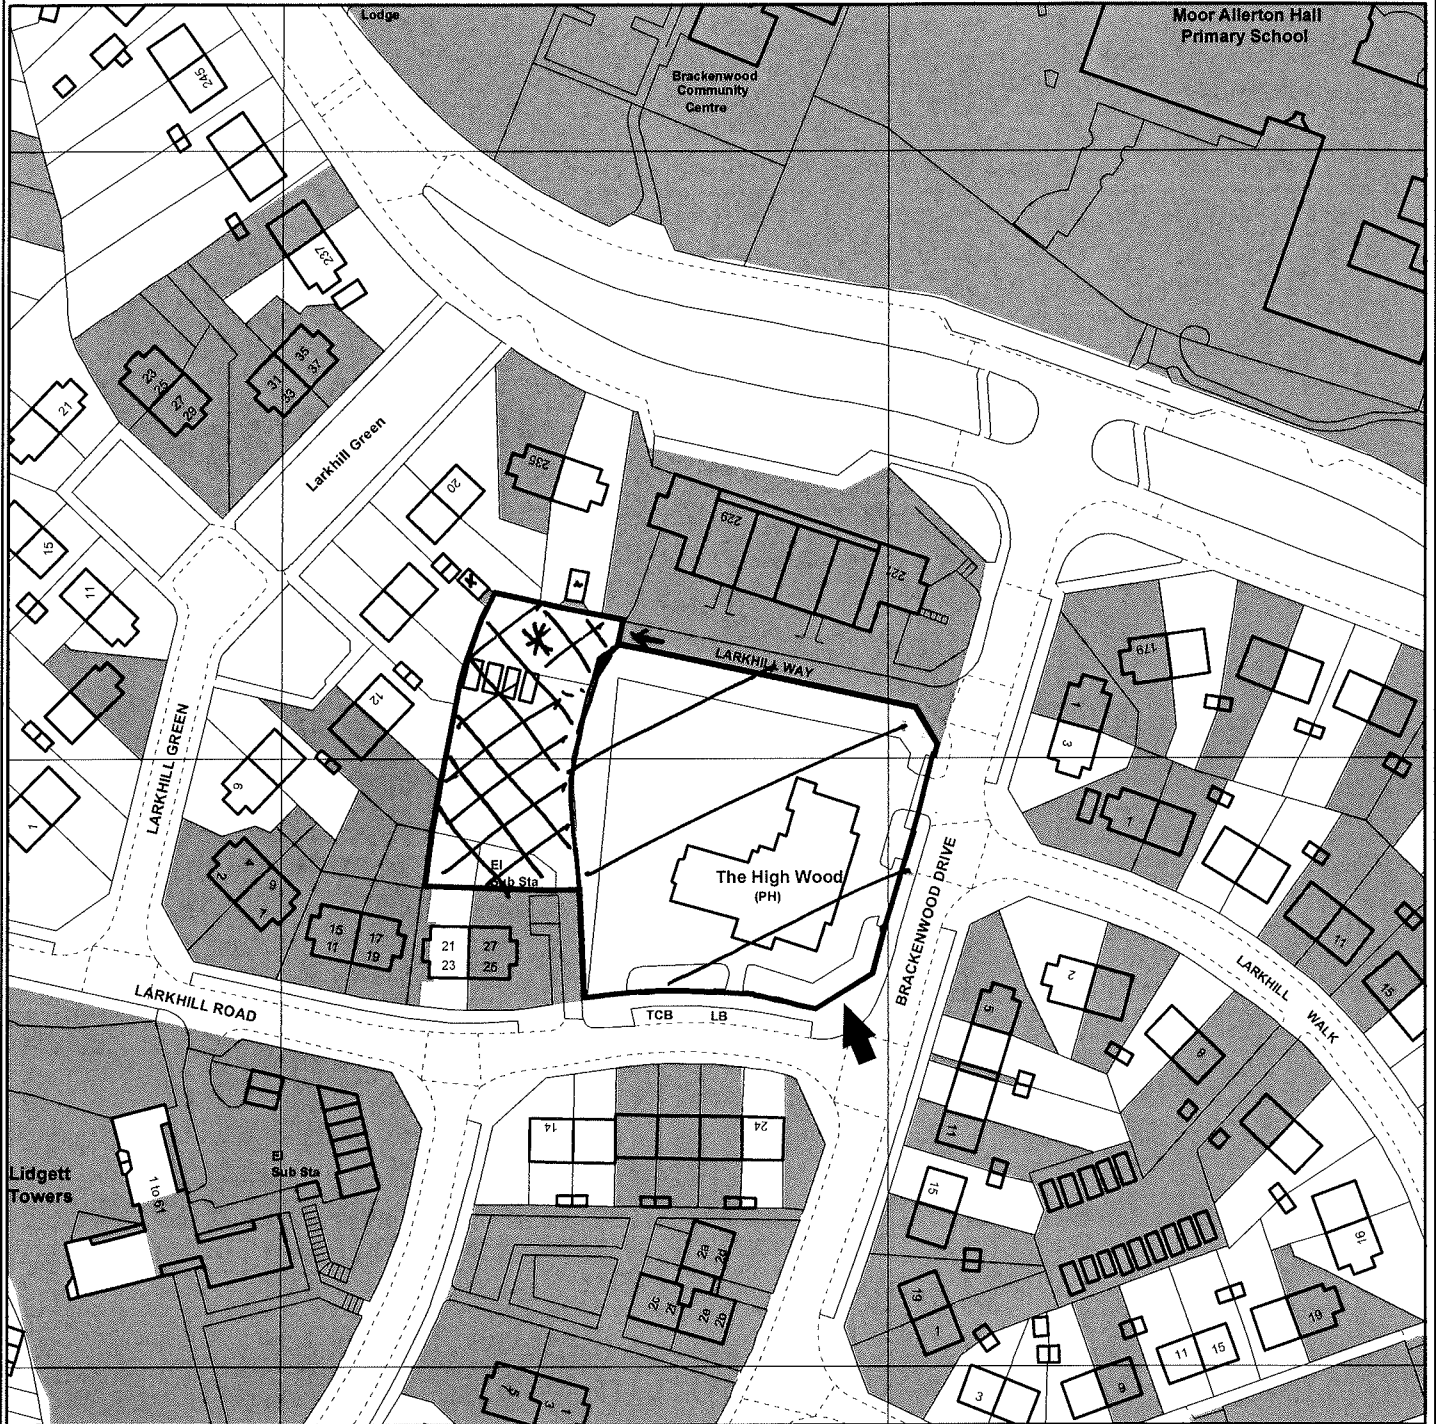

THE HIGH WOOD PUBLIC HOUSE BRACKENWOOD DRIVE LEEDS LS8

Leeds

CITY COUNCIL

Crown Copyright. All rights reserved.
Leeds City Council 100019567 2008

PREP BY T. STENGER

DATE 28/01/2010

OS No SE3138SW

Scale 1:1,250

PLAN No 11396/C